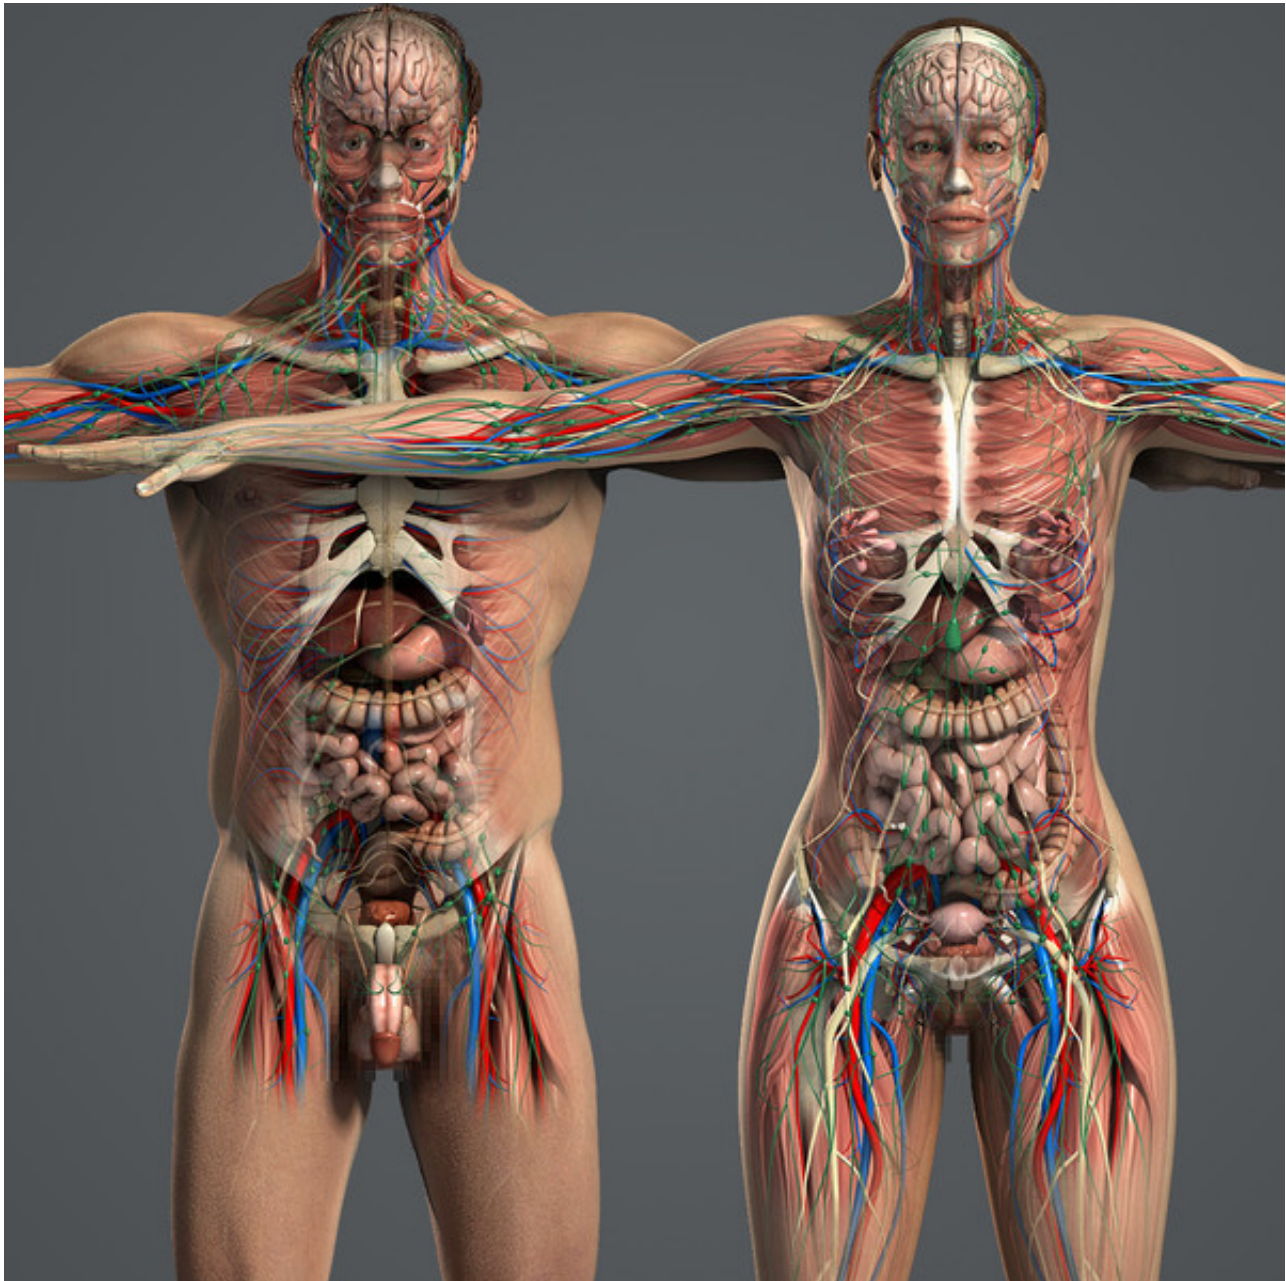

[Turbosquid Complete Male And Female Anatomy For 3ds Max](#)

[Turbosquid Complete Male And Female Anatomy For 3ds Max](#)

---

Using. Anatomical. 3D. Human. Body. Sung-Ho Kim and Kyung-Yong Chung Abstract ... First of all, this study separates the human body of an adult male and female into ... And these three categories are then modeled using 3DS MAX. ... Male and Female Anatomy. [http://www.turbosquid.com/3d-models/essentials-male- ...](http://www.turbosquid.com/3d-models/essentials-male-...)

## **turbosquid - 3d human male and female complete anatomy c4d only**

turbosquid - 3d human male and female complete anatomy c4d only, turbosquid human male and female complete anatomy for c4d, turbosquid human male and female complete anatomy

## **turbosquid human male and female complete anatomy**

1dff872cbc